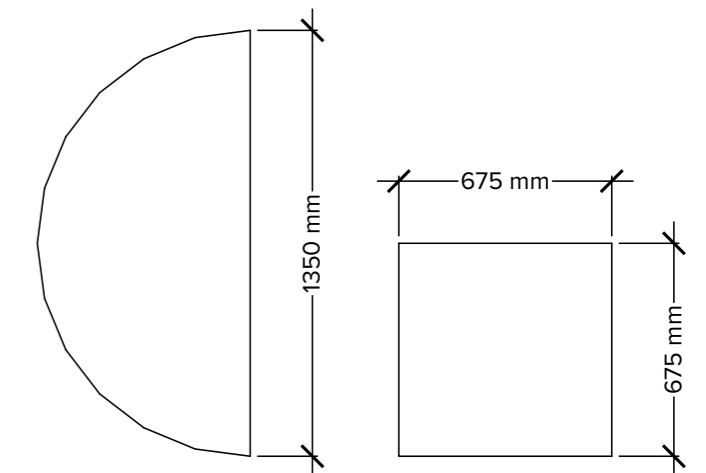

Lagoon Bench Modules are a part of the wider Lagoon range, so are perfect for use amongst other furniture in this range.

Also use these modules to create defining free-standing seats, which will look great in receptions, atriums and breakout spaces.

Available with a wide range of upholstery options, as well as with White or Satin Silver wire legs.