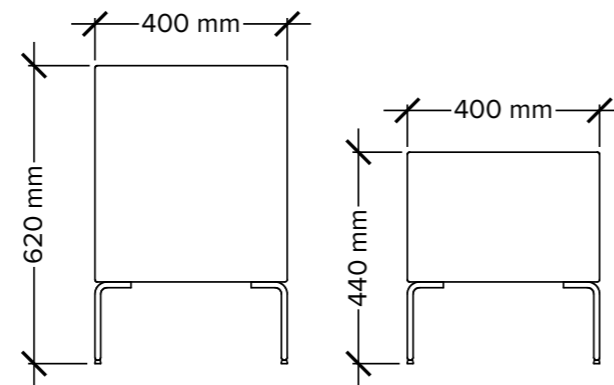

Beam Bloc stools are designed to compliment the Lagoon range, but look great individually too.

Scatter Blocs around, to create a free and fluid seating space; or use them in conjunction with Beam benches as connecting pieces, to create limitless shapes and sizes.

Blocs are available with a wide range of upholstery options, as well as a choice of White or Satin Silver frames.