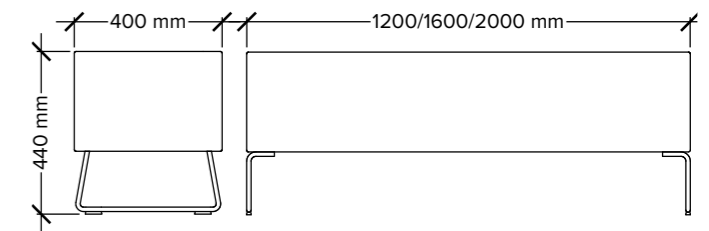

Beam is a range of casual breakout benches and stools designed to compliment our flagship Lagoon range, or to stand alone in their own right.

With a mix of different bench sizes, different stool heights and a choice between White and Satin Silver frames, the Beam range offers freedom to create seating for all kinds of spaces.