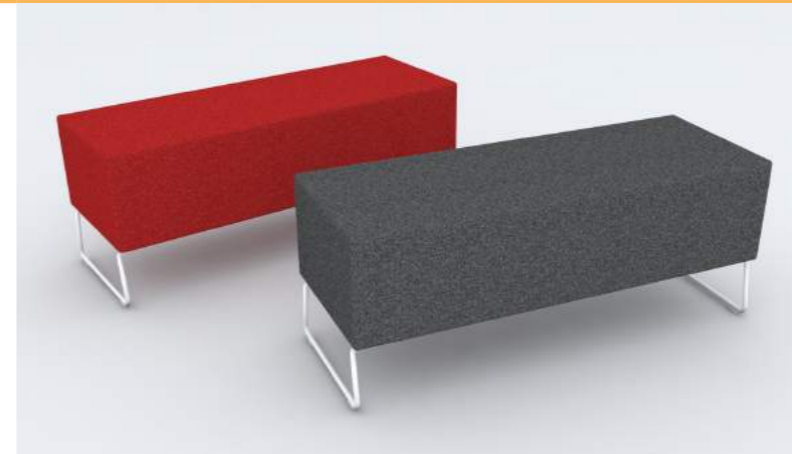

Alongside larger seating arrangements, stools can be a great way to increase seating capacity, and grant users the freedom to move and reconfigure their space to suit their needs.

Beam is a range of casual breakout benches and stools designed to compliment our flagship Lagoon range, or to stand alone in their own right.

With a mix of different bench sizes, different stool heights and a choice between White and Satin Silver frames, the Beam range offers freedom to create seating for all kinds of spaces.

Beam Blocs

Beam Bloc stools are designed to compliment the Lagoon range, but look great individually too.

Scatter Blocs around, to create a free and fluid seating space; or use them in conjunction with Beam benches as connecting pieces, to create limitless shapes and sizes.

Blocs are available with a wide range of upholstery options, as well as a choice of White or Satin Silver frames.

Beam Props

Beam Props are great placed around larger seating configurations, or on their own around coffee tables to create a casual breakout space.

Available in a wide range of upholstery materials, and with an option of White or Satin Silver base frames, Props are designed to compliment our Lagoon and Beam ranges.