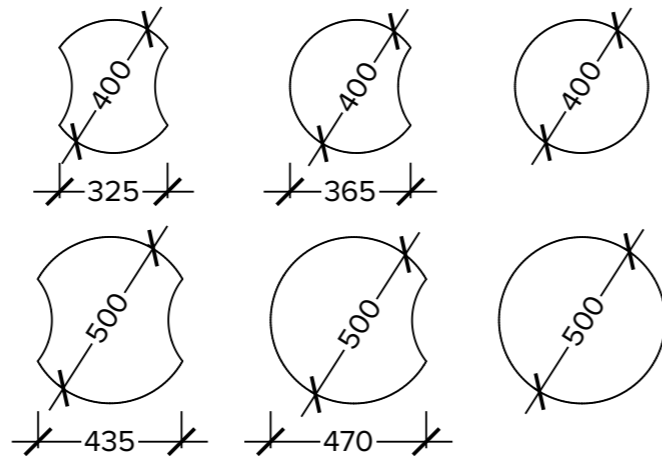

Bits & Bites

Bits & Bites are lightweight and freely-movable, and can interlink to create novel seating configurations for creative spaces and break-out areas.

We've split the range into two different heights – 400mm and 470mm – to allow for even more creative license when it comes to planning your space.