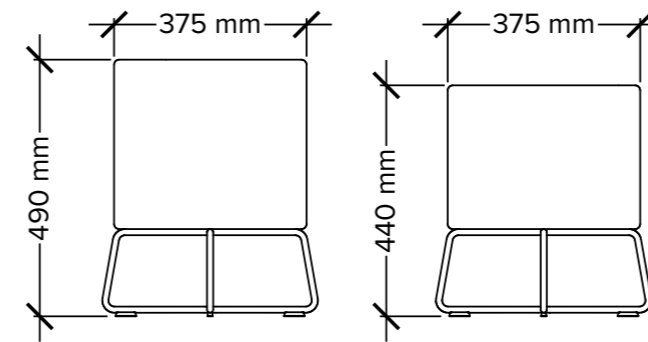

Bits & Bites

Bits & Bites are lightweight and freely-movable, and can interlink to create novel seating configurations for creative spaces and break-out areas.

We've split the range into two different heights – 400mm and 470mm – to allow for even more creative license when it comes to planning your space.