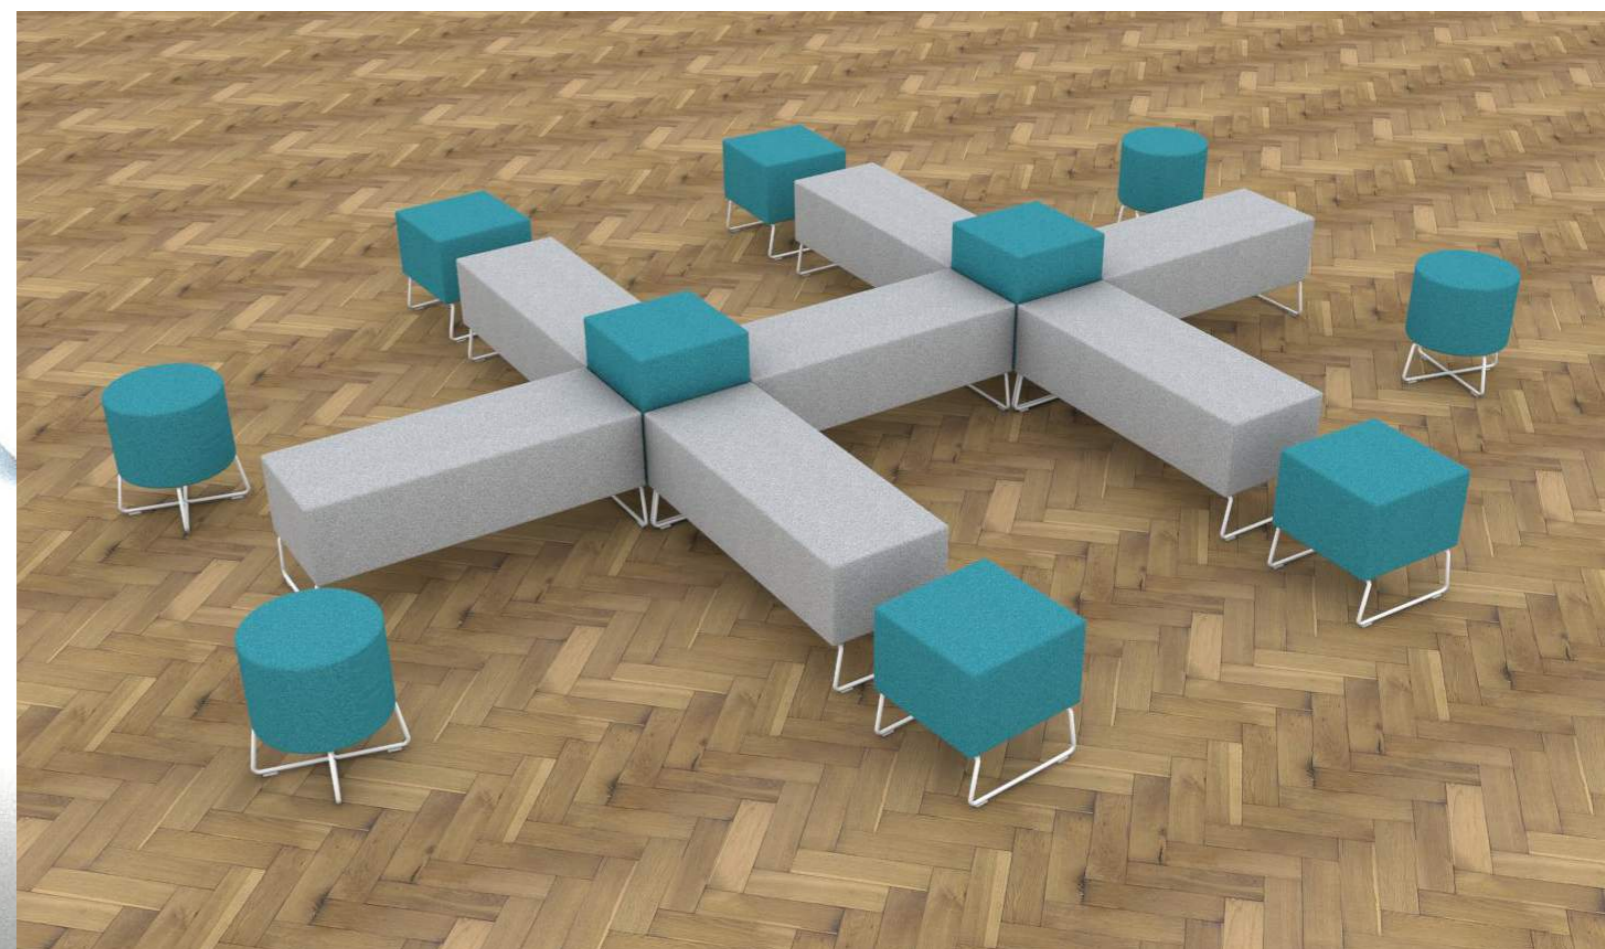

Alongside larger seating arrangements, stools can be a great way to increase seating capacity, and grant users the freedom to move and reconfigure their space to suit their needs.

Beam is a range of casual breakout benches and stools designed to compliment our flagship Lagoon range, or to stand alone in their own right.

With a mix of different bench sizes, different stool heights and a choice between White and Satin Silver frames, the Beam range offers freedom to create seating for all kinds of spaces.

Beam Blocs

Beam Bloc stools are designed to compliment the Lagoon range, but look great individually too.

Scatter Blocs around, to create a free and fluid seating space; or use them in conjunction with Beam benches as connecting pieces, to create limitless shapes and sizes.

Blocs are available with a wide range of upholstery options, as well as a choice of White or Satin Silver frames.

Beam Props

Beam Props are great placed around larger seating configurations, or on their own around coffee tables to create a casual breakout space.

Available in a wide range of upholstery materials, and with an option of White or Satin Silver base frames, Props are designed to compliment our Lagoon and Beam ranges.