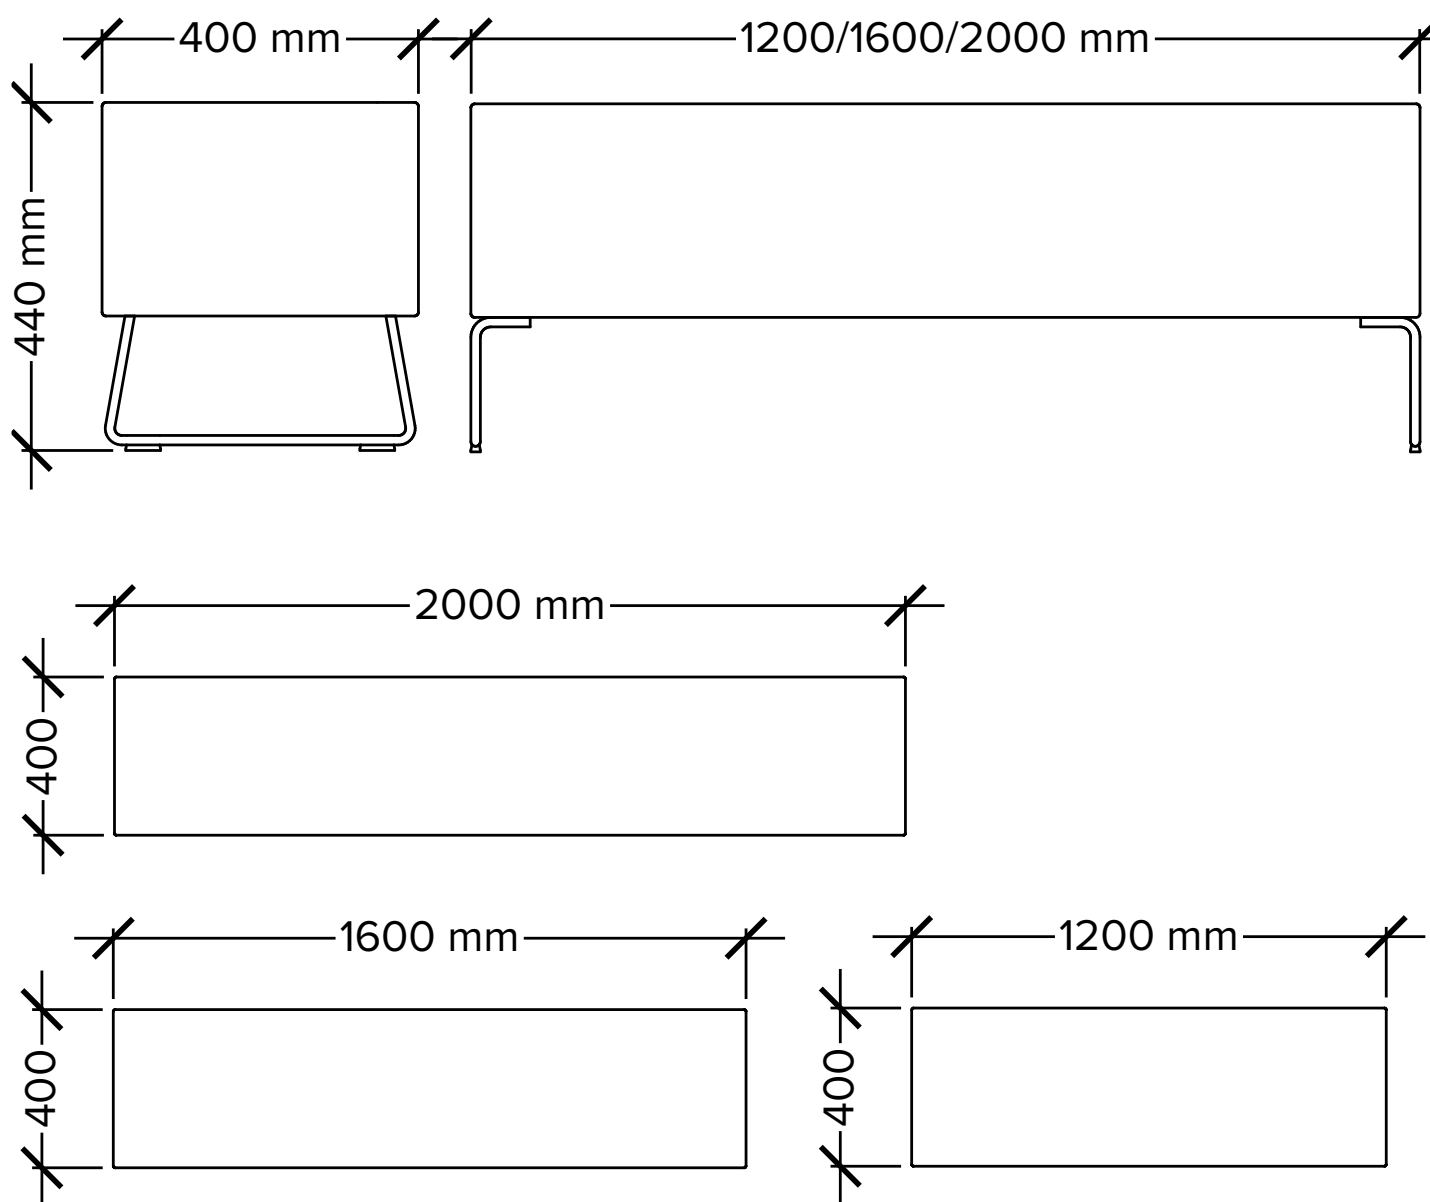

Beam, Blocs & Props

Beam

Bits & Bites are lightweight and freely-movable, and can interlink to create novel seating configurations for creative spaces and break-out areas. The range is split into two different heights, allowing for even more creative license when planning your space.

Beam, Blocs & Props

Blocs & Props

Bits & Bites are lightweight and freely-movable, and can interlink to create novel seating configurations for creative spaces and break-out areas. The range is split into two different heights, allowing for even more creative license when planning your space.