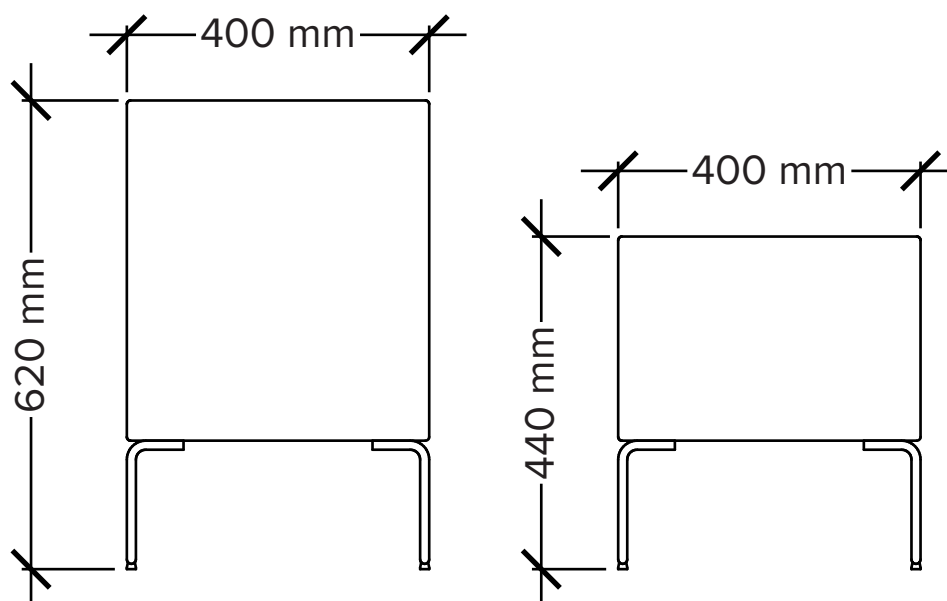

Beam, Blocs & Props

Blocs & Props

Bits & Bites are lightweight and freely-movable, and can interlink to create novel seating configurations for creative spaces and break-out areas. The range is split into two different heights, allowing for even more creative license when planning your space.

Blocs