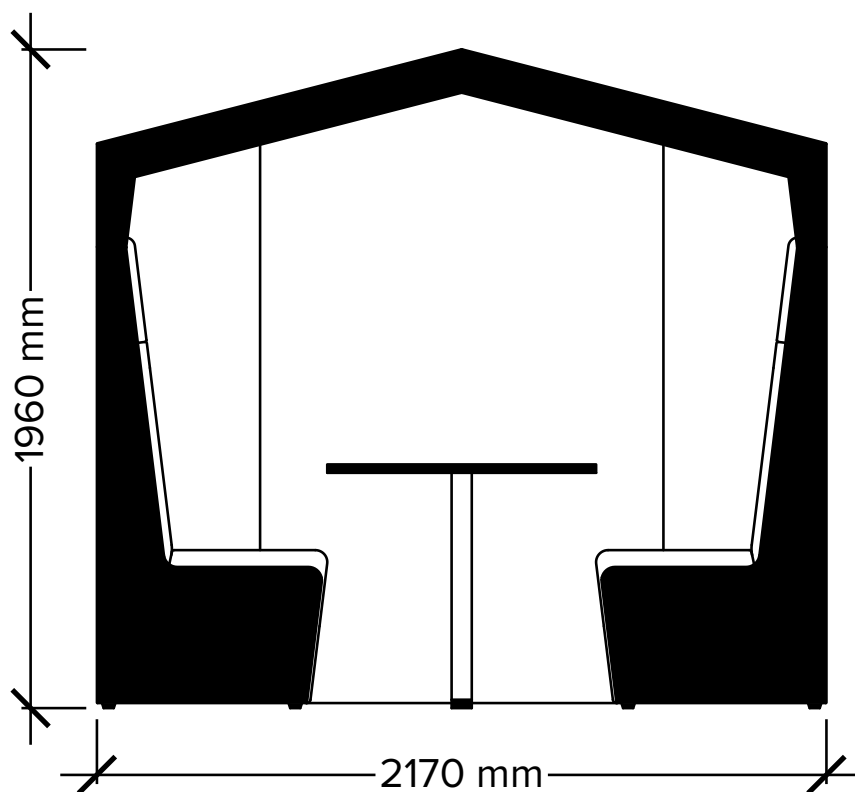

## 6-Person Booth

Luna Booths are available with either a 1200mm or 1400mm high back, or with canopy roof, which can create intimate spaces for meetings and collaborative work and are available in 2-, 4- and 6-person options.

## 2-Person Pod

Luna Booths are available with either a 1200mm or 1400mm high back, or with canopy roof, which can create intimate spaces for meetings and collaborative work and are available in 2-, 4- and 6-person options.