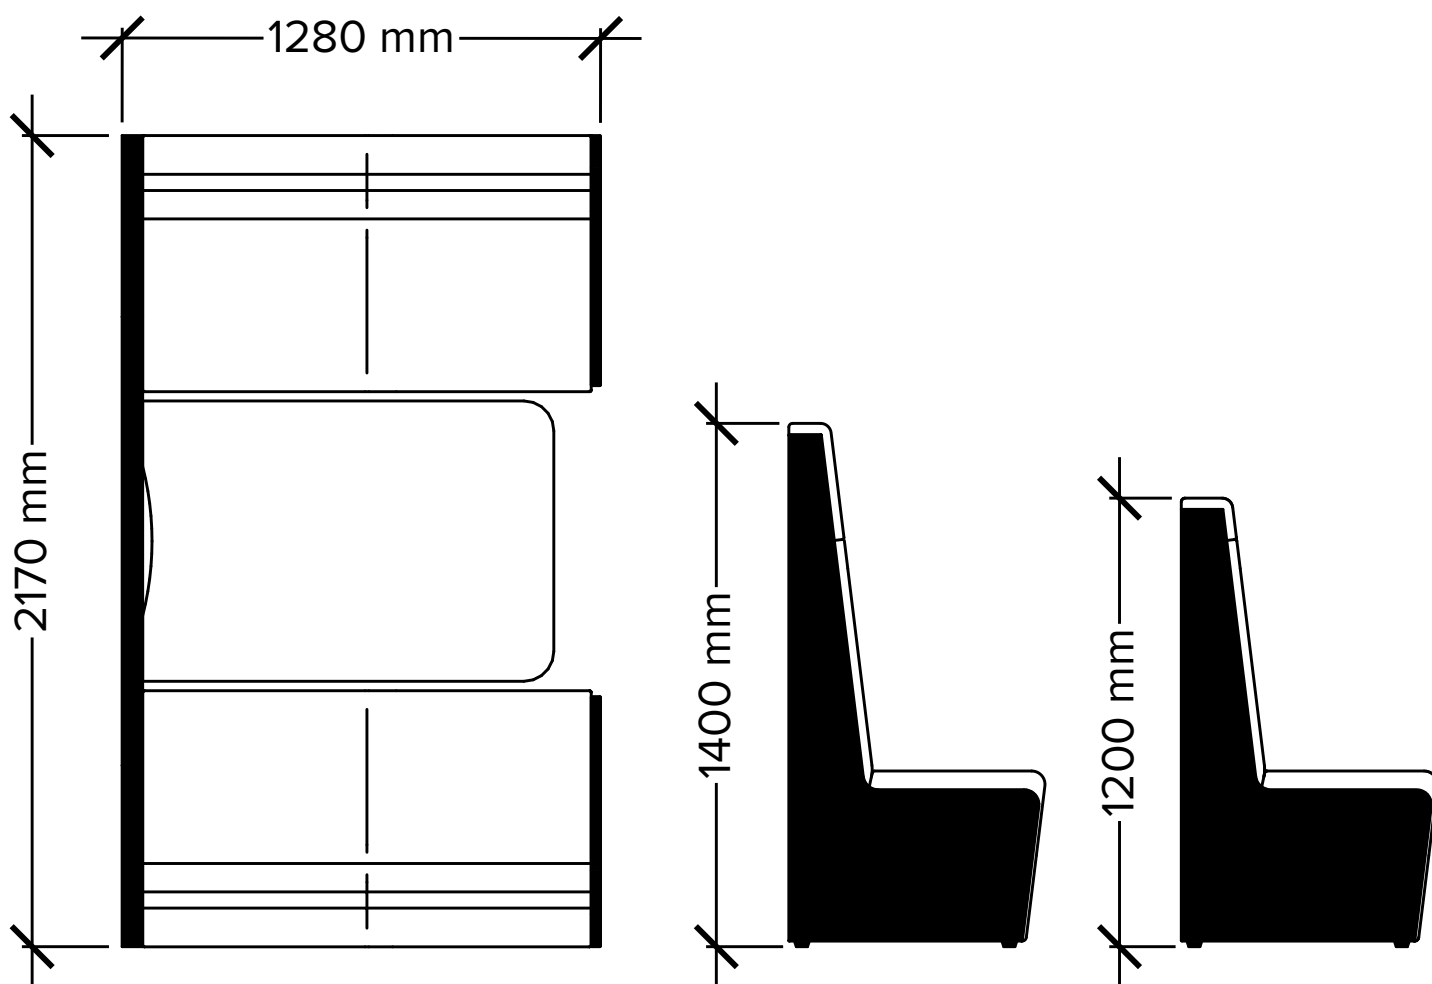

## 2-Person Privacy Booth

Luna Booths are available with either a 1200mm or 1400mm high back, or with canopy roof, which can create intimate spaces for meetings and collaborative work and are available in 2-, 4- and 6-person options.

## 4-Person Privacy Booth

Luna Booths are available with either a 1200mm or 1400mm high back, or with canopy roof, which can create intimate spaces for meetings and collaborative work and are available in 2-, 4- and 6-person options.

## 6-Person Privacy Booth

Luna Booths are available with either a 1200mm or 1400mm high back, or with canopy roof, which can create intimate spaces for meetings and collaborative work and are available in 2-, 4- and 6-person options.