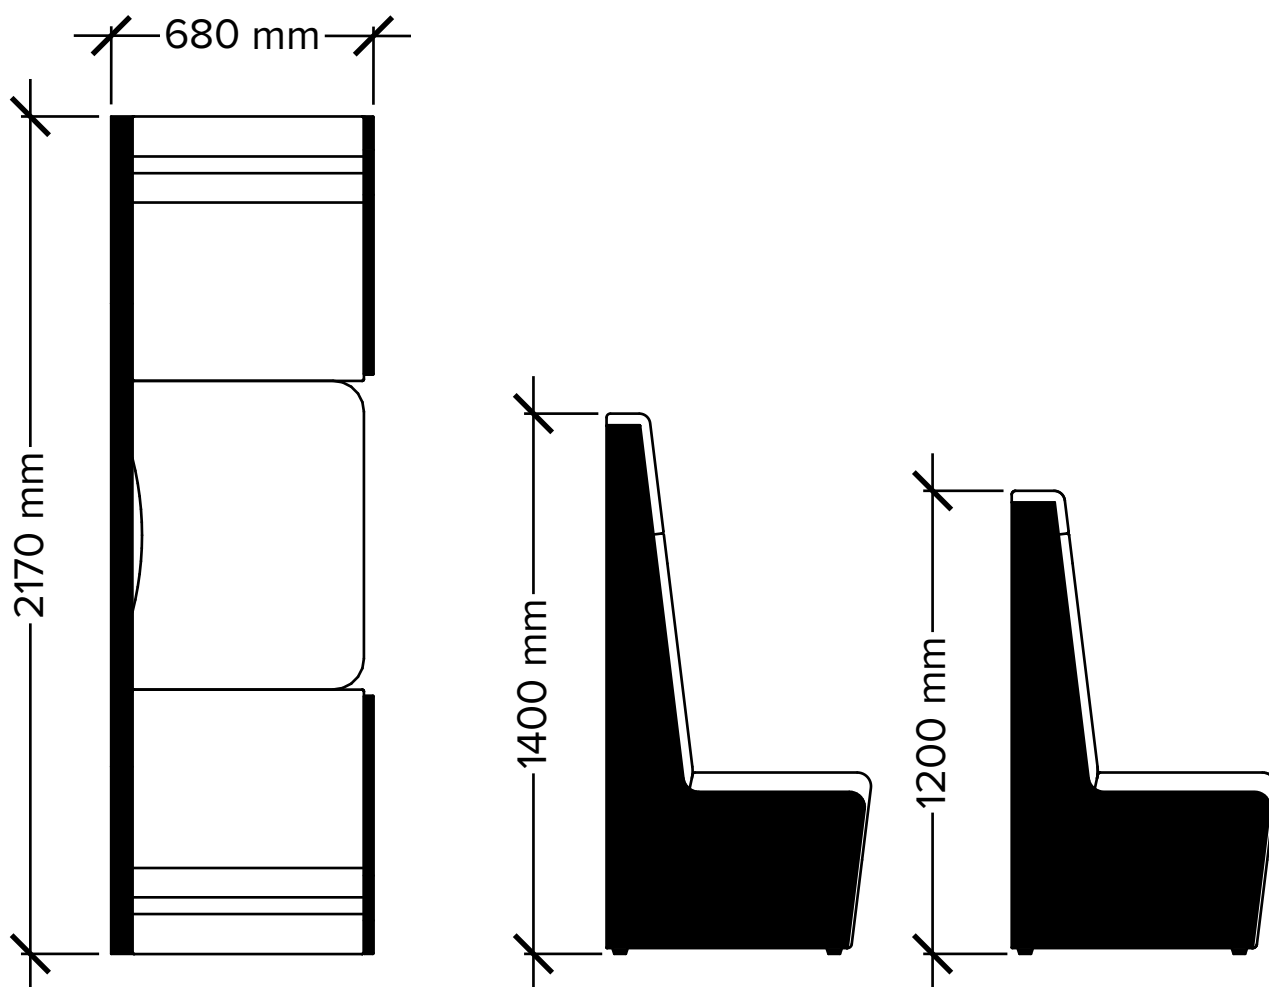

## 2-Person Privacy Booth

Luna Booths are available with either a 1200mm or 1400mm high back, or with canopy roof, which can create intimate spaces for meetings and collaborative work and are available in 2-, 4- and 6-person options.

## 4-Person Privacy Booth

Luna Booths are available with either a 1200mm or 1400mm high back, or with canopy roof, which can create intimate spaces for meetings and collaborative work and are available in 2-, 4- and 6-person options.

## 6-Person Privacy Booth

Luna Booths are available with either a 1200mm or 1400mm high back, or with canopy roof, which can create intimate spaces for meetings and collaborative work and are available in 2-, 4- and 6-person options.