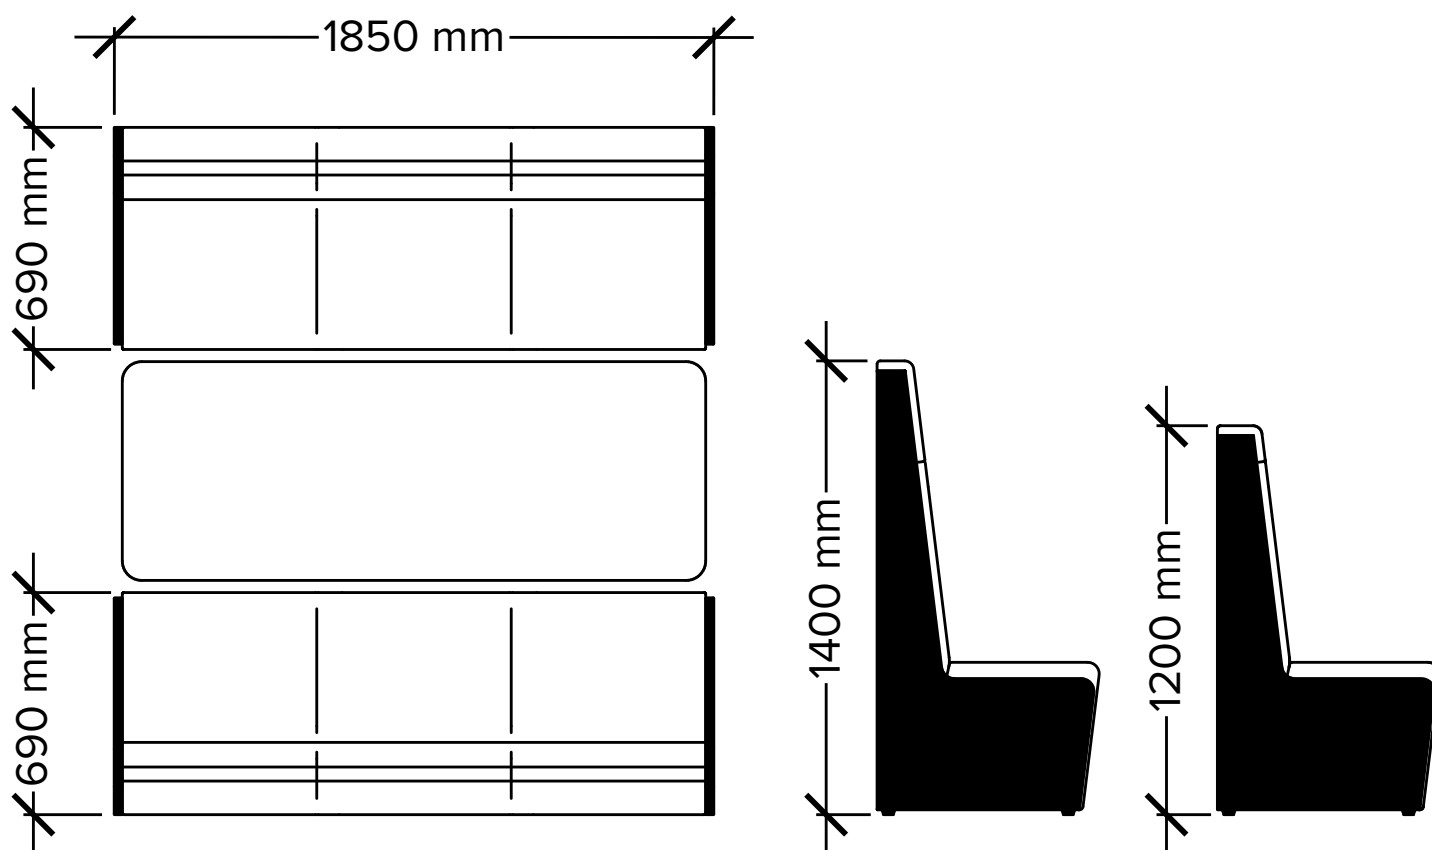

Luna

6-Person Booth

Luna Booths are available with either a 1200mm or 1400mm high back, or with canopy roof, which can create intimate spaces for meetings and collaborative work and are available in 2-, 4- and 6-person options.