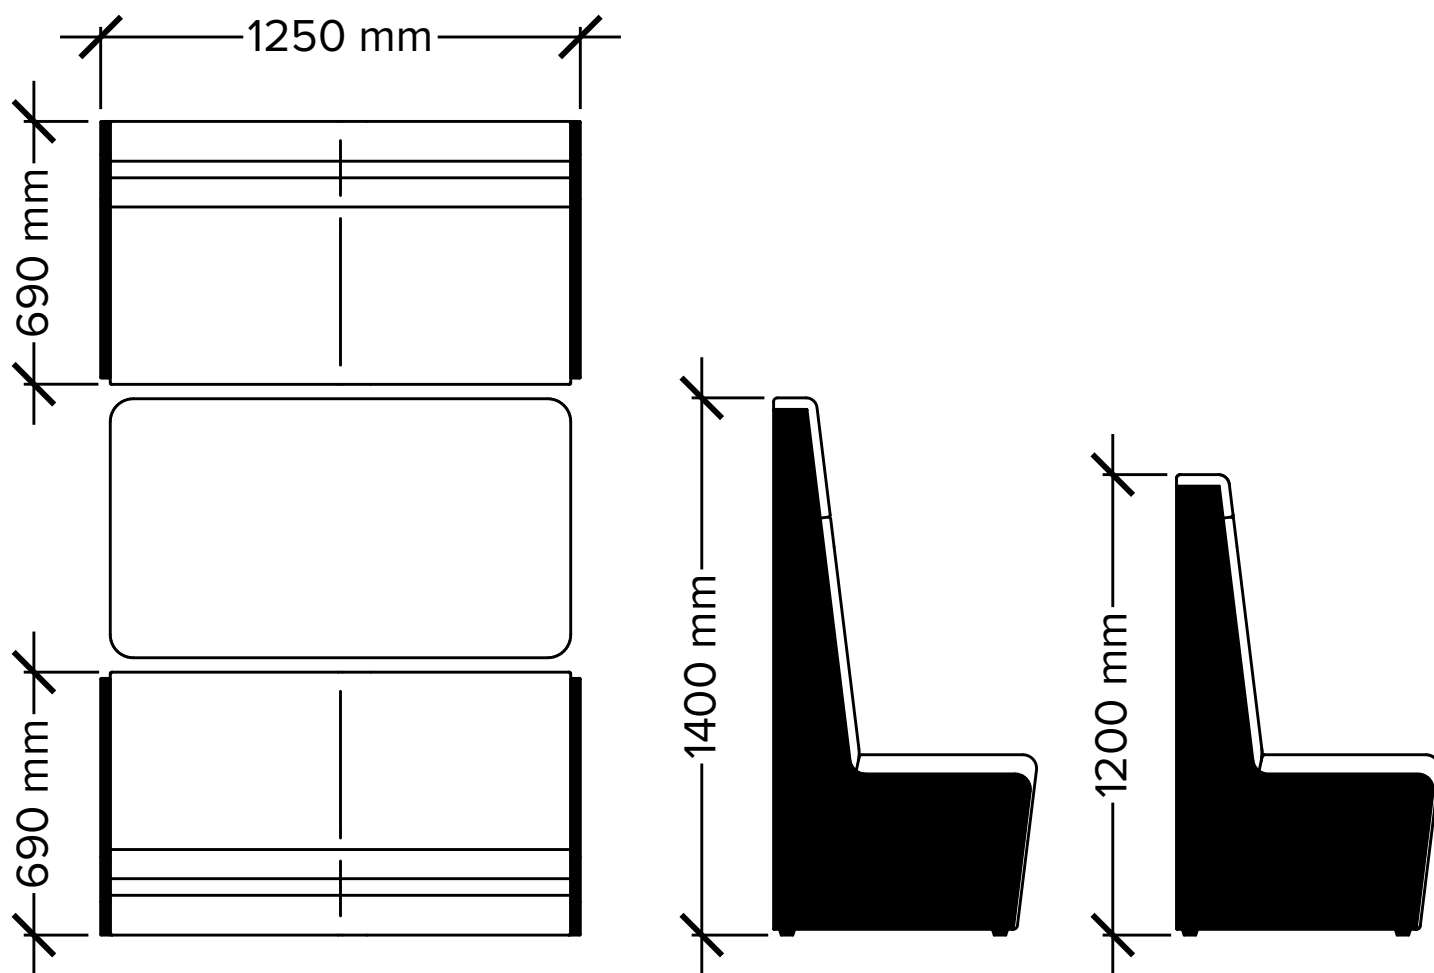

Luna

4-Person Booth

Luna Booths are available with either a 1200mm or 1400mm high back, or with canopy roof, which can create intimate spaces for meetings and collaborative work and are available in 2-, 4- and 6-person options.