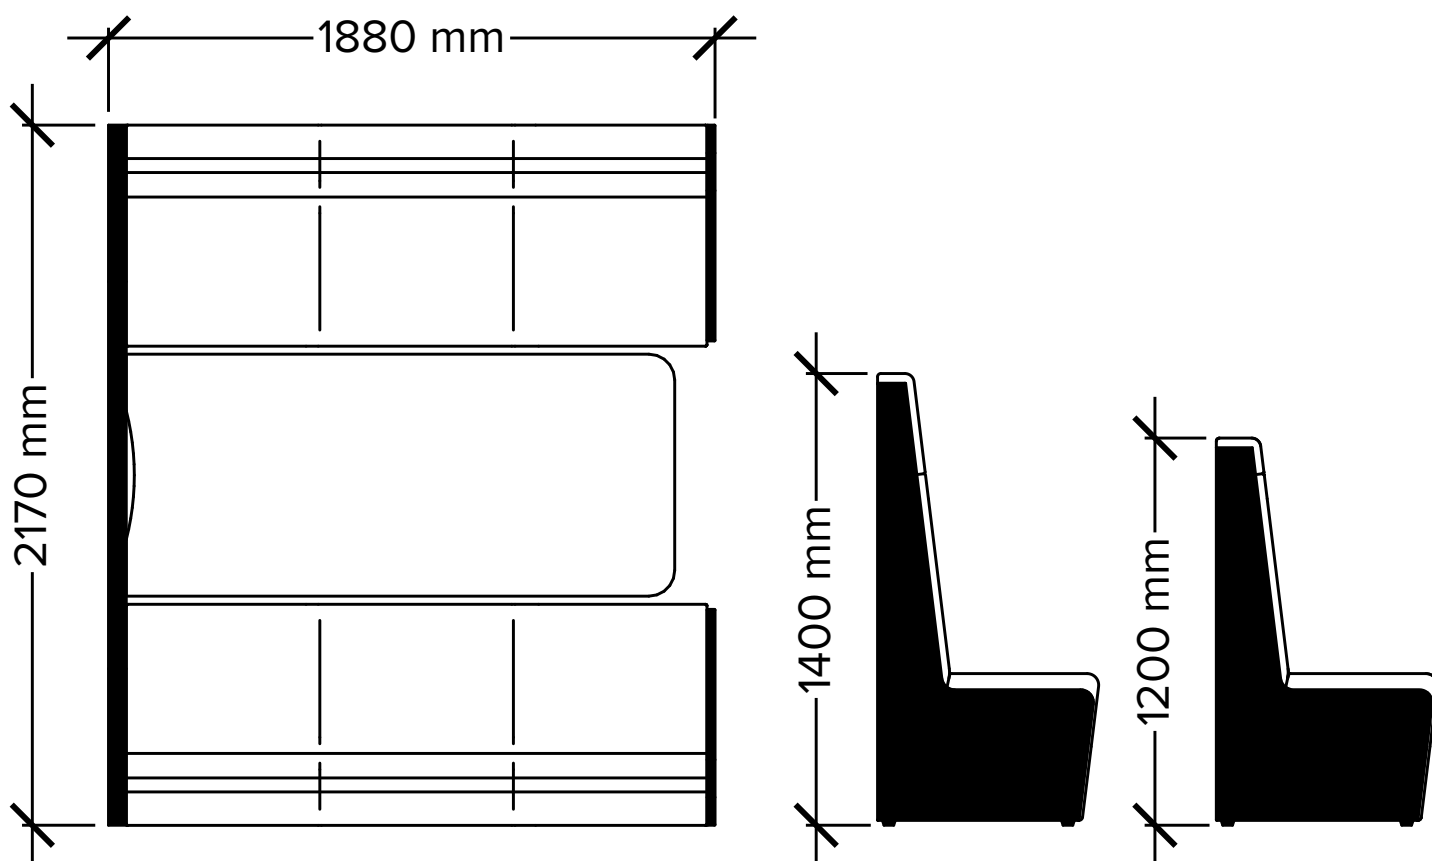

## 4-Person Privacy Booth

Luna Booths are available with either a 1200mm or 1400mm high back, or with canopy roof, which can create intimate spaces for meetings and collaborative work and are available in 2-, 4- and 6-person options.

## 6-Person Privacy Booth

Luna Booths are available with either a 1200mm or 1400mm high back, or with canopy roof, which can create intimate spaces for meetings and collaborative work and are available in 2-, 4- and 6-person options.