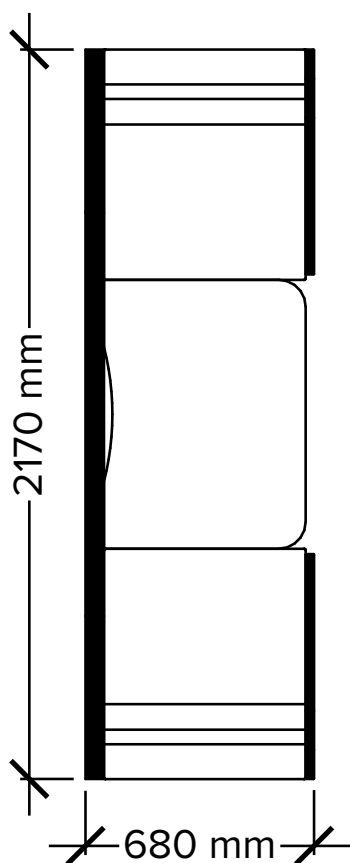

Luna

2-Person Pod

Luna Booths are available with either a 1200mm or 1400mm high back, or with canopy roof, which can create intimate spaces for meetings and collaborative work and are available in 2-, 4- and 6-person options.

Cube Spaces

Unit A3
156 St. Albans Road
St. Albans
AL4 9LP

Although this document has been created with great care, dimensions may be subject to change and should be confirmed with Cube Spaces when needed.