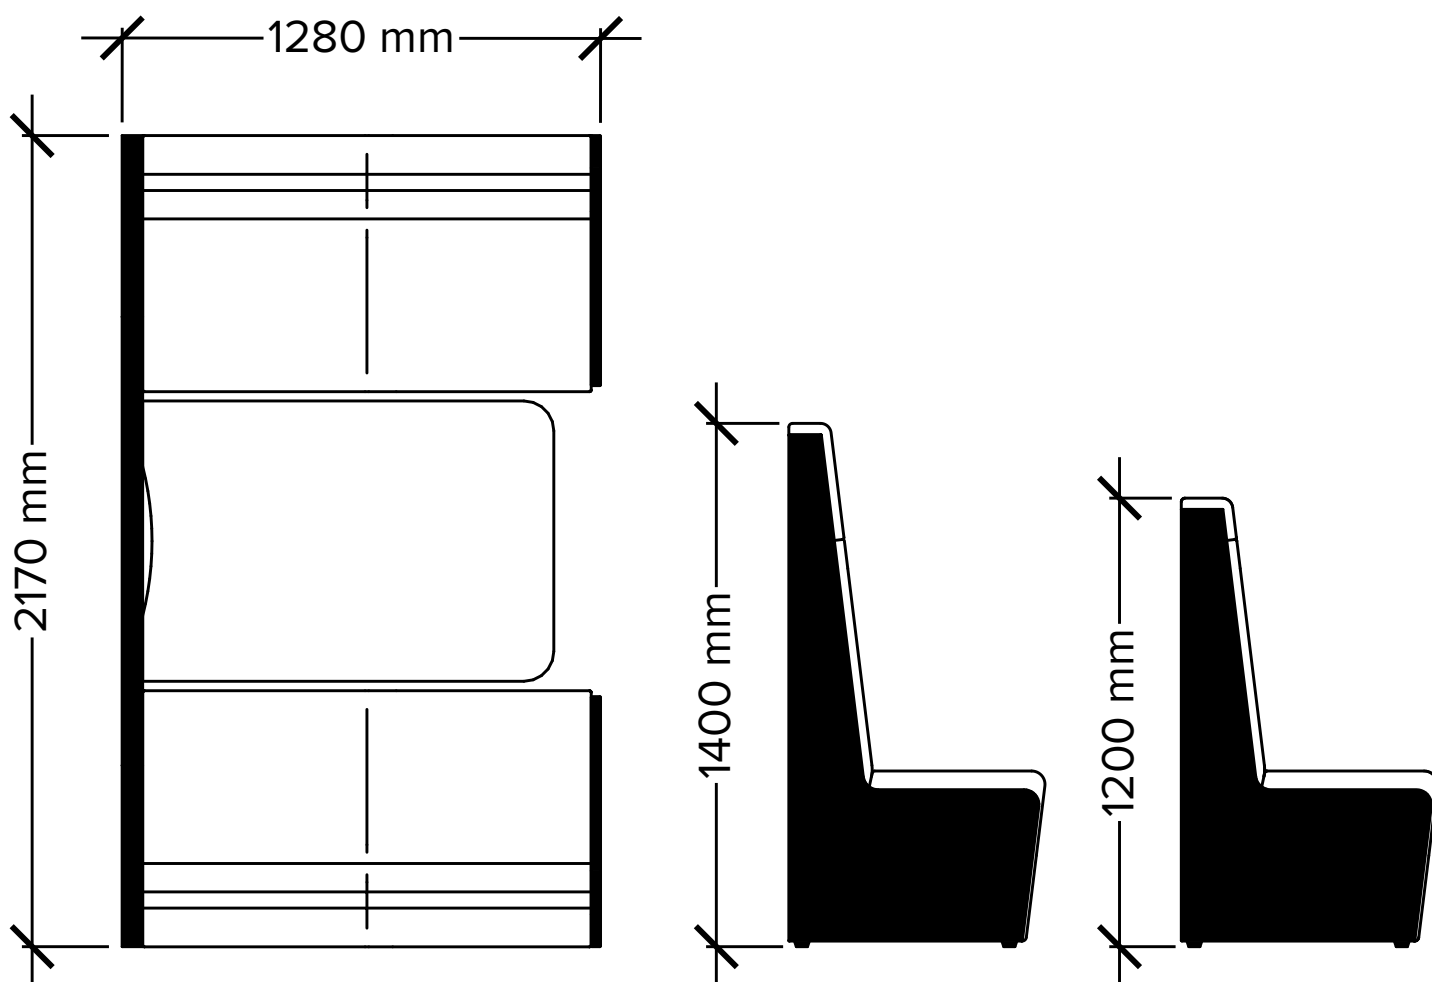

Luna

4-Person Privacy Booth

Luna Booths are available with either a 1200mm or 1400mm high back which can create intimate spaces for meetings and collaborative work and are available in 4- and 6-person options.

Luna

6-Person Privacy Booth

Luna Booths are available with either a 1200mm or 1400mm high back which can create intimate spaces for meetings and collaborative work and are available in 4- and 6-person options.

Luna

4-Person Booth

Luna Booths are available with either a 1200mm or 1400mm high back which can create intimate spaces for meetings and collaborative work and are available in 4- and 6-person options.

Luna

6-Person Booth

Luna Booths are available with either a 1200mm or 1400mm high back which can create intimate spaces for meetings and collaborative work and are available in 4- and 6-person options.