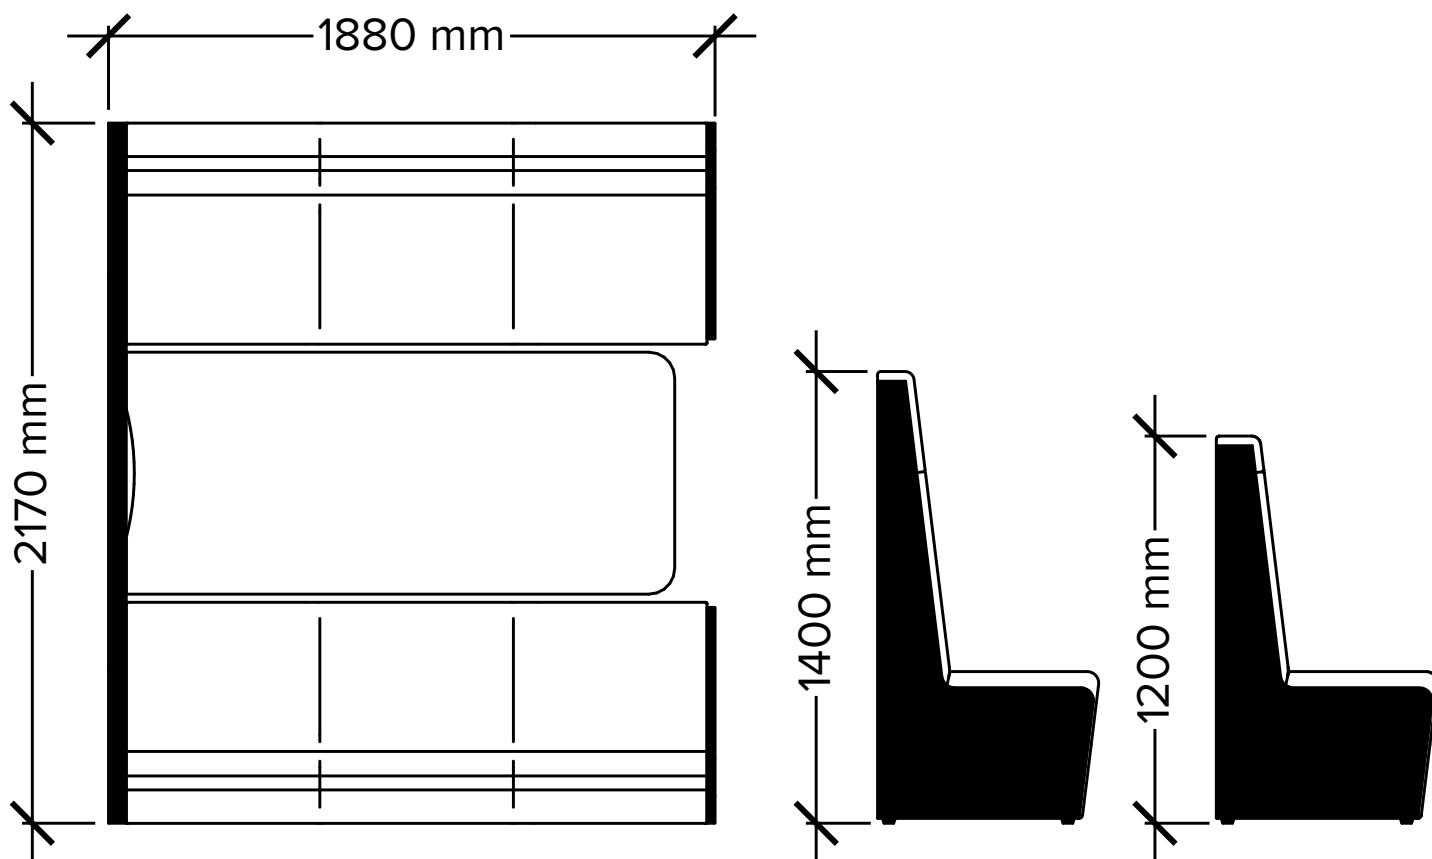

Luna

4-Person Privacy Booth

Luna Booths are available with either a 1200mm or 1400mm high back which can create intimate spaces for meetings and collaborative work and are available in 4- and 6-person options.

Luna

6-Person Privacy Booth

Luna Booths are available with either a 1200mm or 1400mm high back which can create intimate spaces for meetings and collaborative work and are available in 4- and 6-person options.

Luna

4-Person Booth

Luna Booths are available with either a 1200mm or 1400mm high back which can create intimate spaces for meetings and collaborative work and are available in 4- and 6-person options.

Luna

6-Person Booth

Luna Booths are available with either a 1200mm or 1400mm high back which can create intimate spaces for meetings and collaborative work and are available in 4- and 6-person options.