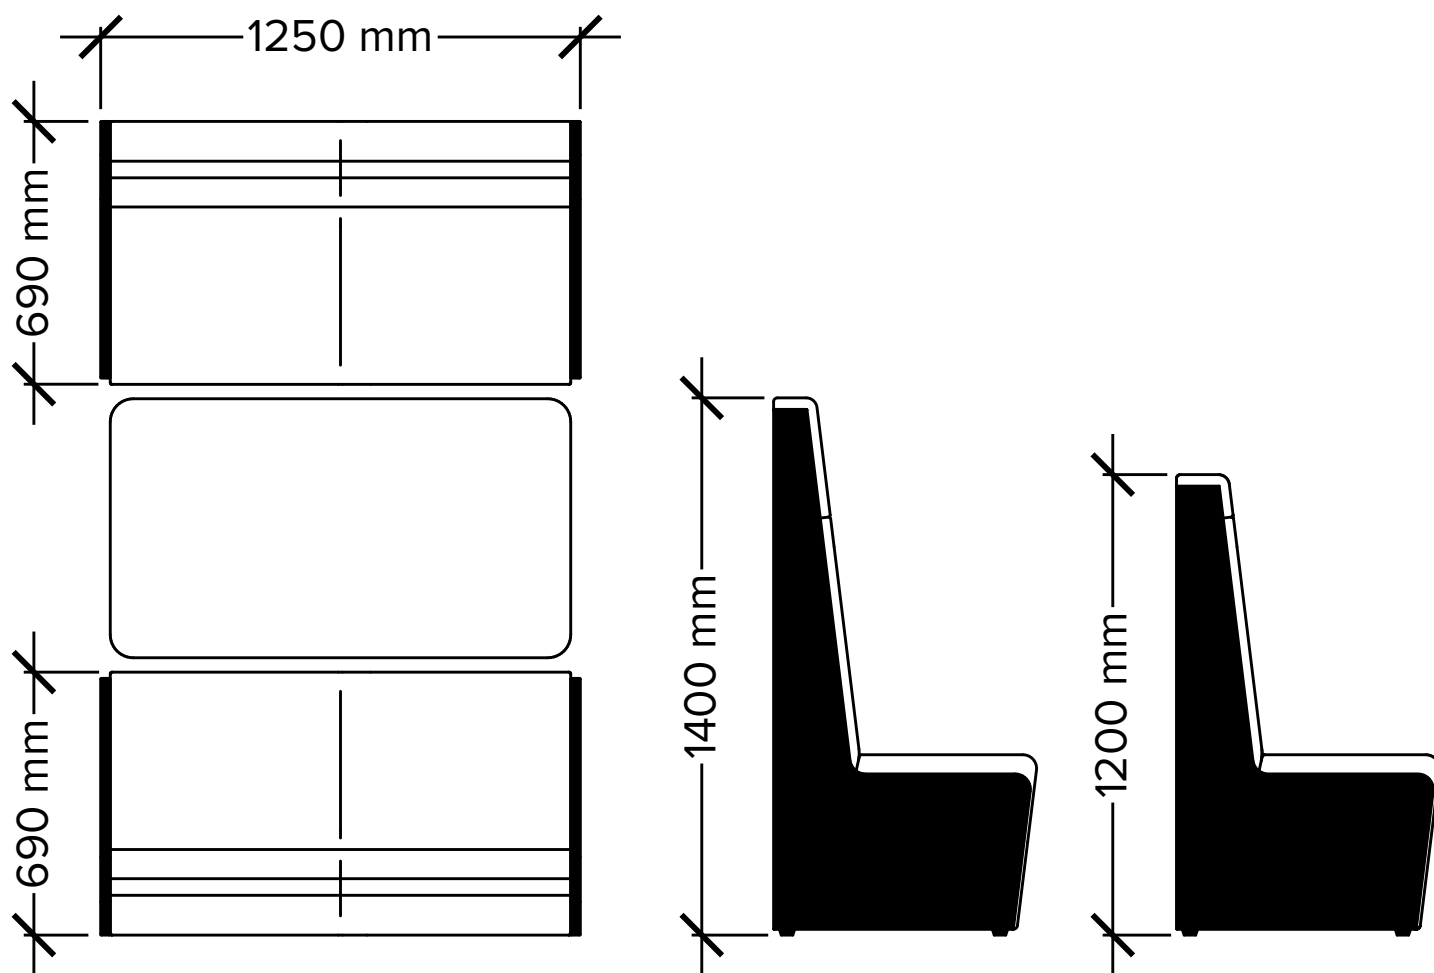

Luna

4-Person Privacy Booth

Luna Booths are available with either a 1200mm or 1400mm high back which can create intimate spaces for meetings and collaborative work and are available in 4- and 6-person options.

Luna

6-Person Privacy Booth

Luna Booths are available with either a 1200mm or 1400mm high back which can create intimate spaces for meetings and collaborative work and are available in 4- and 6-person options.

Luna

4-Person Booth

Luna Booths are available with either a 1200mm or 1400mm high back which can create intimate spaces for meetings and collaborative work and are available in 4- and 6-person options.

Luna

6-Person Booth

Luna Booths are available with either a 1200mm or 1400mm high back which can create intimate spaces for meetings and collaborative work and are available in 4- and 6-person options.