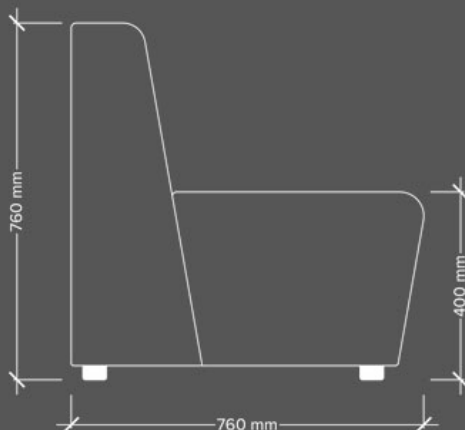

## Roost & Perch Dimensions

The range comprises 3 sofas in different sizes (single, double and double+) as well as a chaise unit, armrest and two unique perch stools (high and low).

**Single**  
W760 x D760 x  
H760 x SH400 mm

**Double**  
W1140 x D760 x  
H760 x SH400 mm

**Double+**  
W1520 x D760 x  
H760 x SH400 mm

**Arm**  
W250 x D760 x  
H500 mm

**Chaise**  
W760 x D1350 x  
H760 x SH400 mm

**Low Perch**  
W570 x D480 x  
SH400 mm

**Low Double Perch**  
W1140 x D480 x  
SH400 mm

**High Perch**  
W760 x D550 x  
H760 mm