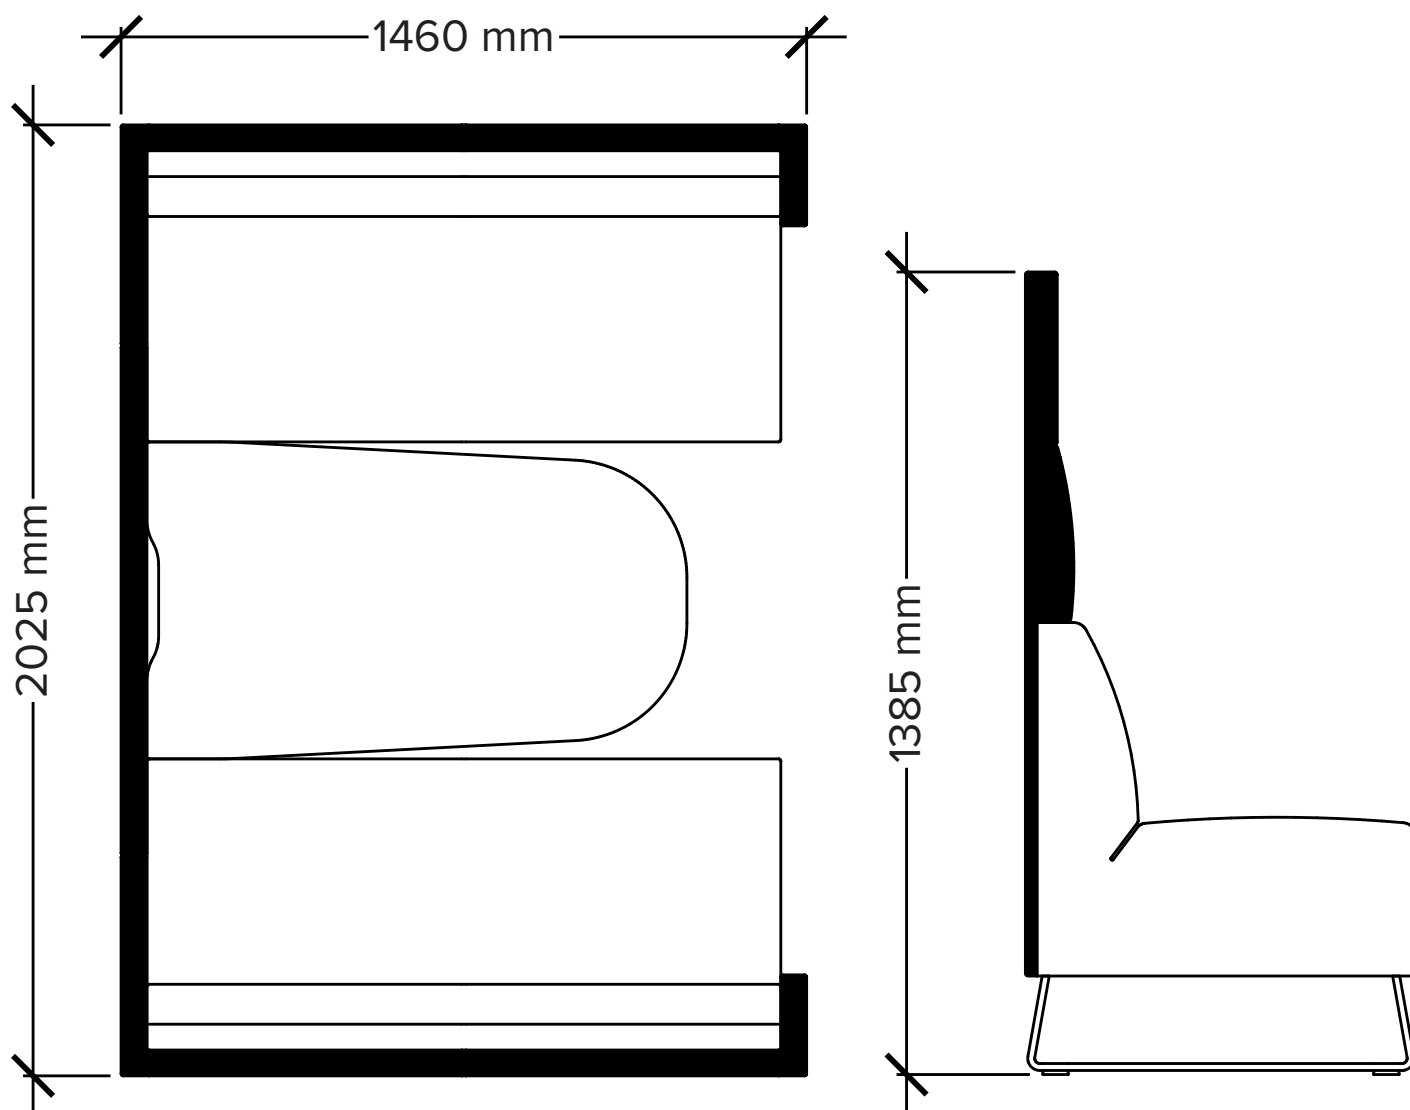

## Lite Booth

The space-efficient and cost-effective brother of the Media Booth is great for casual meetings and collaborative tasks. With a smaller footprint, lower back height and no internal armrests, the Lite Booth is a great choice for the space-conscious.