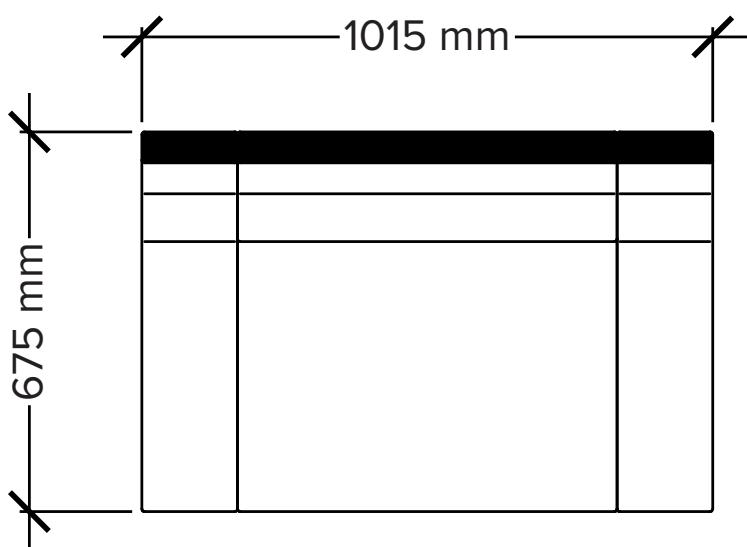

Lagoon

Sofa & Chair

A simple but stylish option for receptions and waiting rooms and breakout areas.