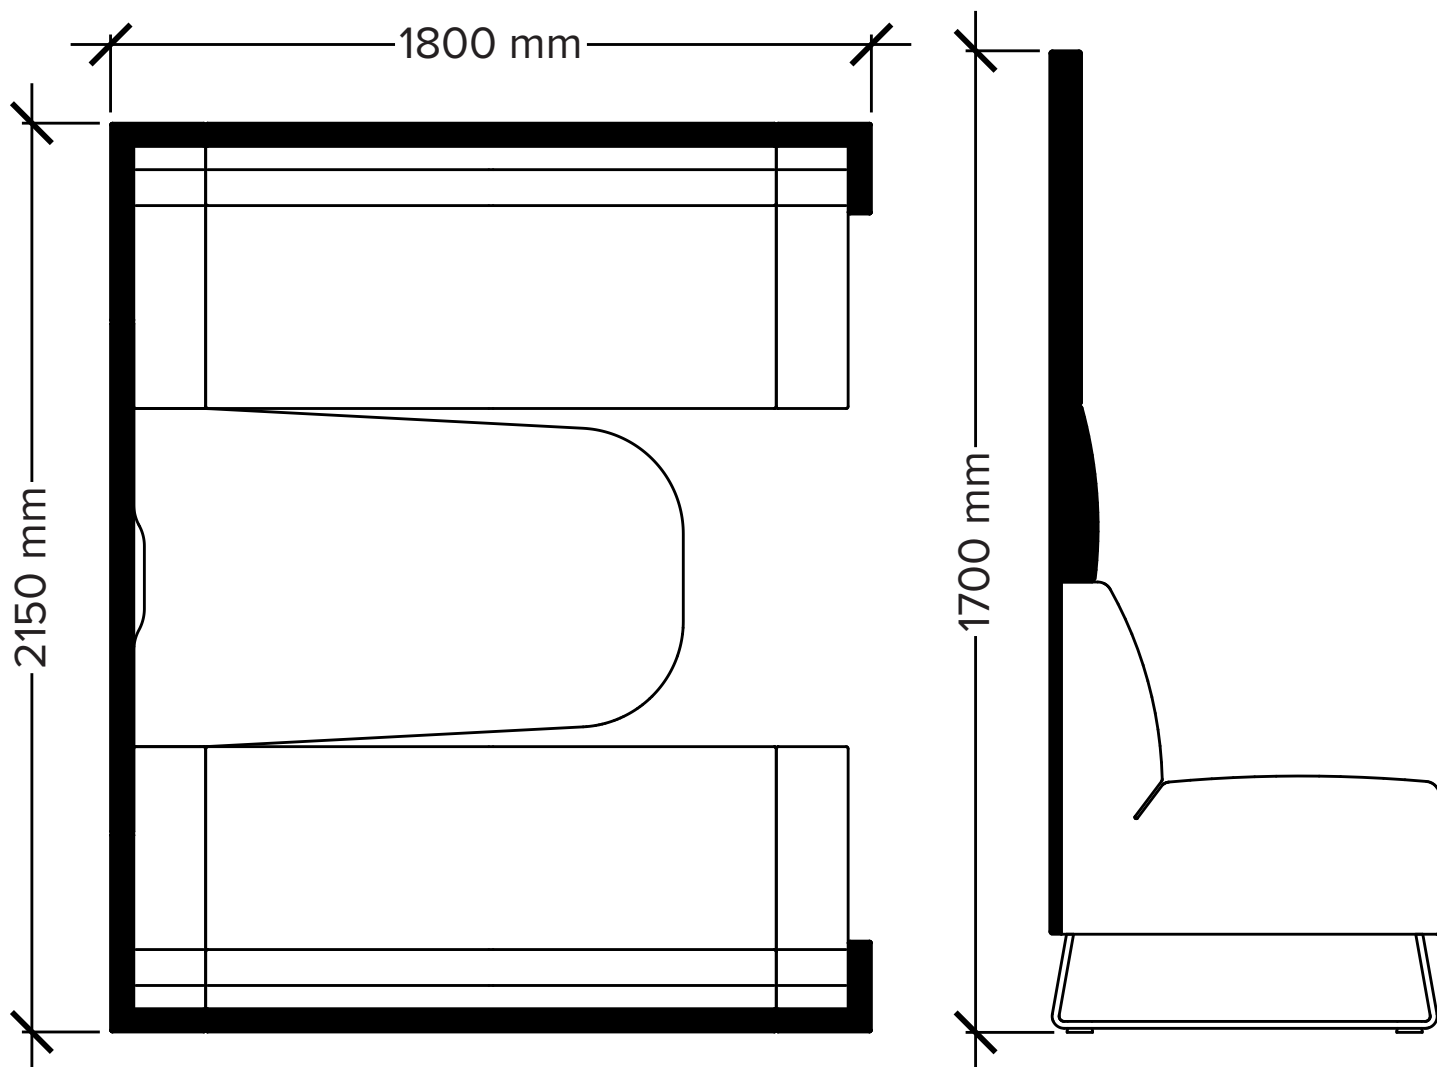

Lagoon

Media Booth

An intimate meeting area with optical and acoustic privacy. Perfect for casual meetings and collaborative tasks. Integrated power modules and media devices facilitate cutting edge working techniques and allows you to push creative boundaries.