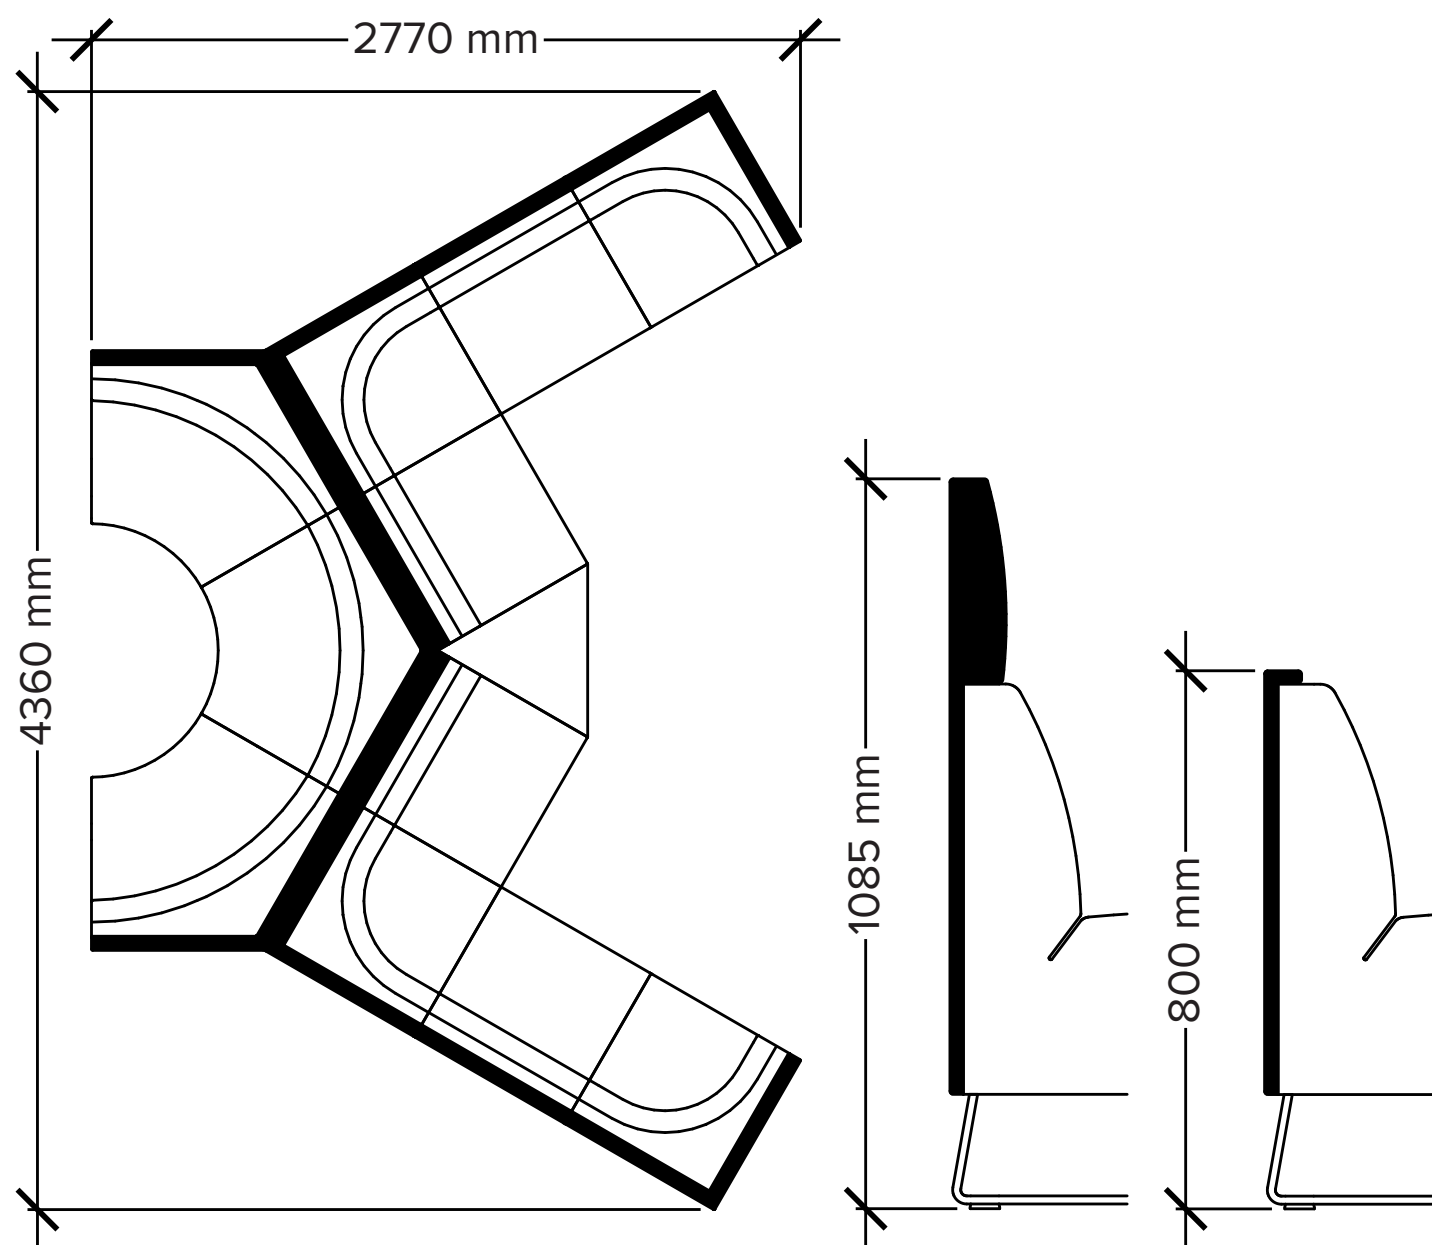

## Huddle

A trio of seating clusters that are great for open-plan breakout areas. Comes with a triangular storage unit – which can integrate an optional power and USB module – and can be further complimented by our range of Lagoon Coffee Tables and Drum stools.

### Cube Spaces

Unit A3  
156 St. Albans Road  
St. Albans  
AL4 9LP

Although this document has been created with great care, dimensions may be subject to change and should be confirmed with Cube Spaces when needed.