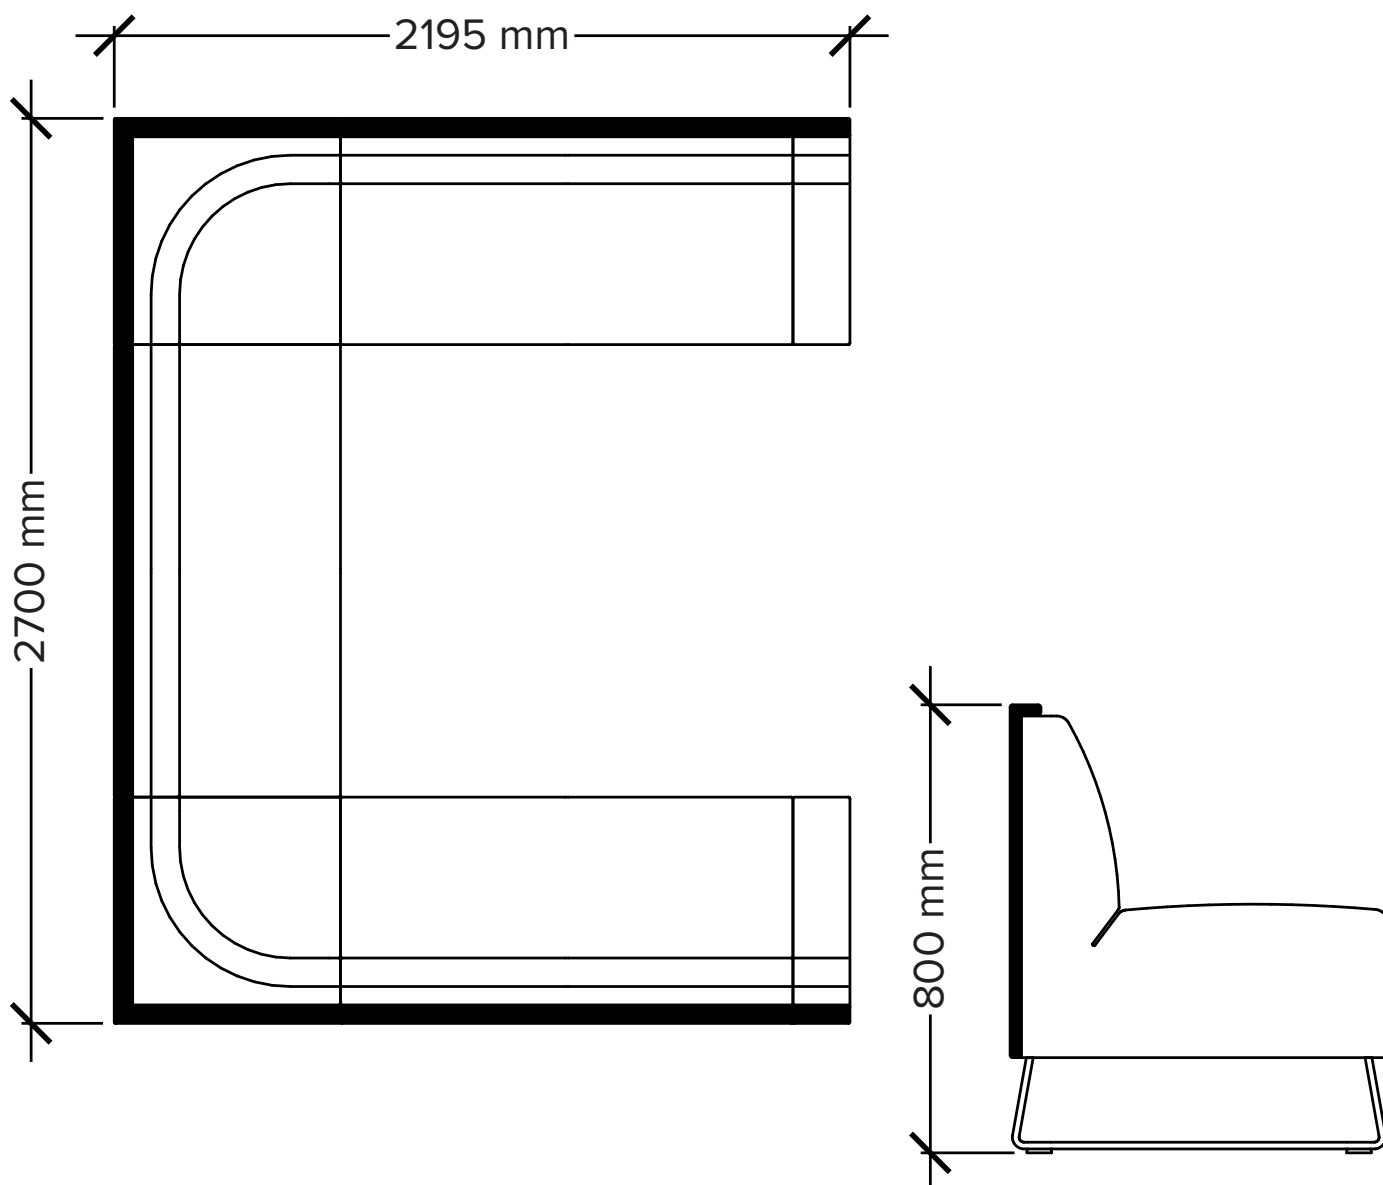

Lagoon

Bay

Ideal for breakout areas where users can relax, socialise and collaborate. Lagoon's modularity makes it possible for this configuration to be created in any number sizes to fit almost any space.

Cube Spaces

Unit A3
156 St. Albans Road
St. Albans
AL4 9LP

Although this document has been created with great care, dimensions may be subject to change and should be confirmed with Cube Spaces when needed.